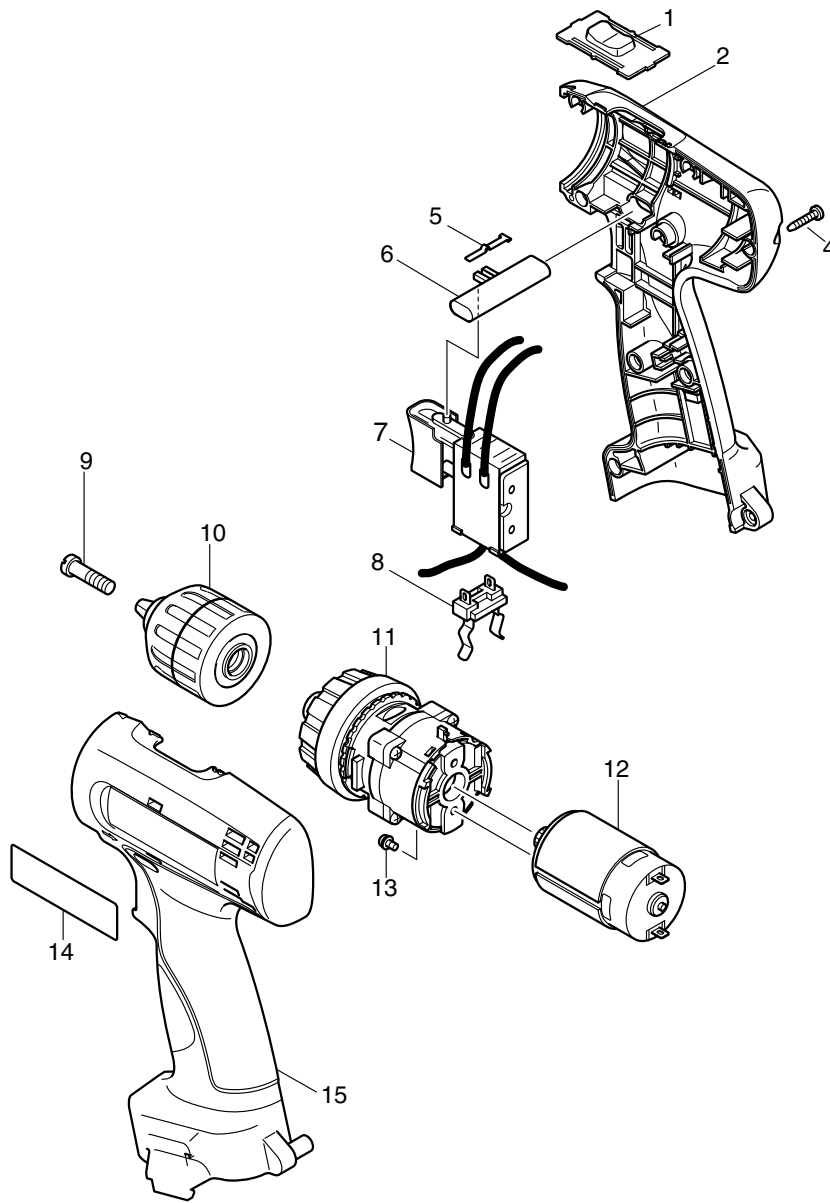

3/8" (10MM) Cordless Driver Drill

MODEL 6260DWPE

Item No.	Part No.	Qty. Used	Description	Item No.	Part No.	Qty. Used	Description
1	125102-2	1	SPEED CHANGE LEVER ASS'Y	<p style="text-align: center;"><u>ACCESSORIES</u></p> <p>10 763185-0 1 KEYLESS DRILL CHUCK 10</p> <p>A01 414938-7 2 BATTERY COVER</p> <p>A02 DC1804 1 BATTERY CHARGER</p> <p>A03 784636-0 1 +- BIT 2-65</p> <p>A04 824635-1 1 PLASTIC TOOL CASE (Incl. 1 Ea. Slide Latch Set 186347-7, Makita Label 819143-5)</p> <p>A05 193979-3 1 BATTERY PA09</p>			
2	183793-5	1	HOUSING SET (INC. 14,15)				
4	266130-9	9	TAPPING SCREW BIND PT 3X16				
5	232182-2	1	LEAF SPRING				
6	417283-9	1	F/R CHANGE LEVER				
7	650556-9	1	SWITCH C3NA-1-M1 SINGLE VAR/REV				
8	643909-9	1	BATTERY HOLDER				
9	251468-5	1	- FLAT HEAD SCREW M6X22				
11	125237-9	1	GEAR ASS'Y				
12	629815-2	1	DC MOTOR				
13	911003-8	2	PAN HEAD SCREW M3X6				
14	819001-5	1	MAKITA LABEL				
15	183793-5	1	HOUSING SET (INC. 2,14)				